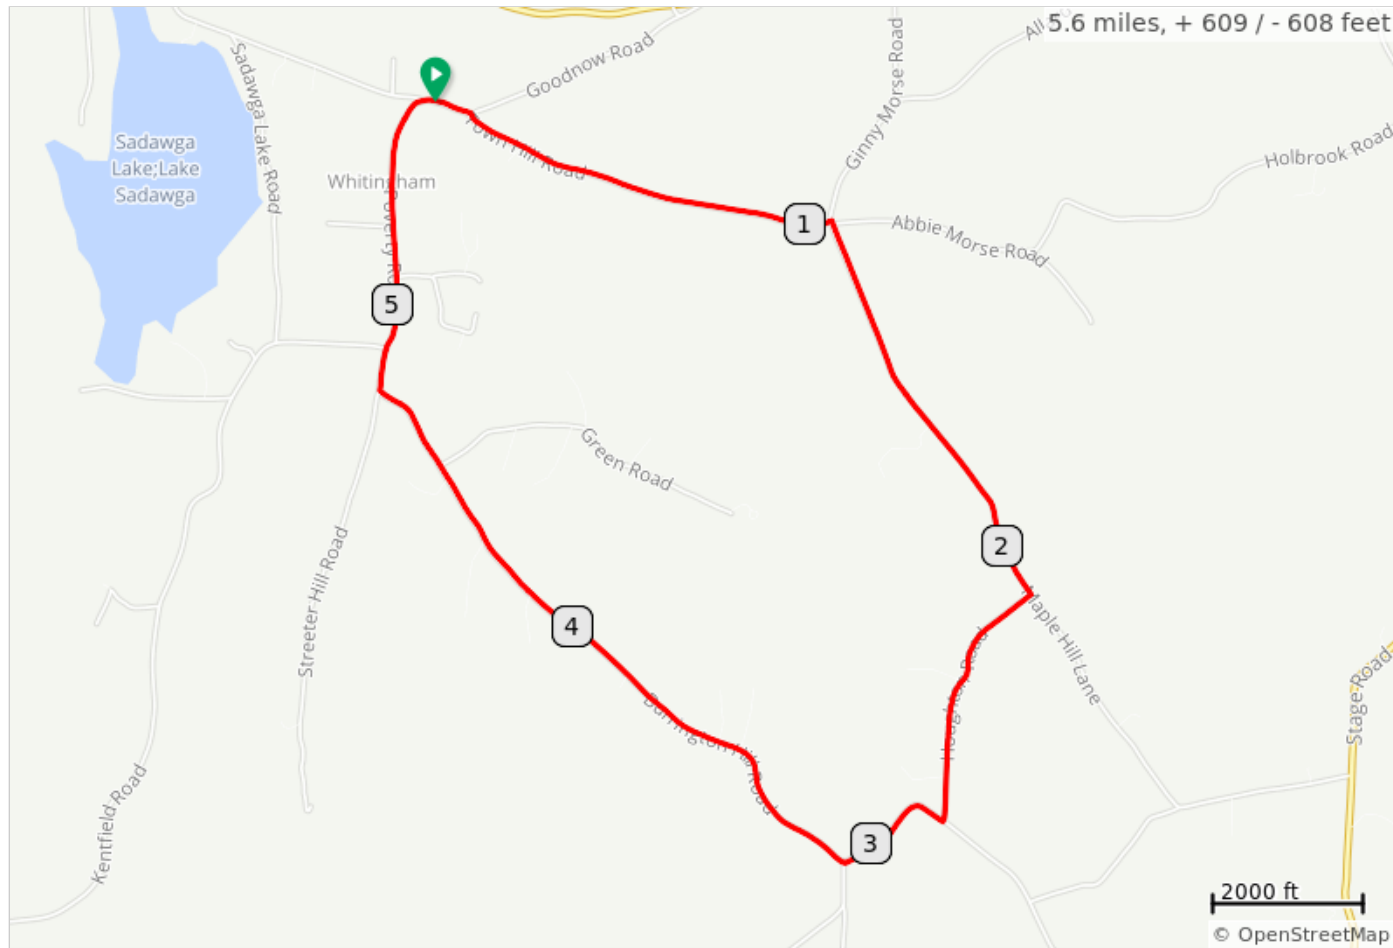

Easy Out & Scenic Up & Down

Half dirt and half paved. Great for riders and hikers.

Easy Out & Scenic Up & Down

Num	Dist	Prev	Type	Note	Next
1.	0.0	0.0	📍	Start of route	1.1
2.	1.1	1.1	➡	R onto Maple Hill Ln	1.1
3.	2.1	1.1	➡	R onto Houghton Rd	0.6
4.	2.8	0.6	➡	R onto Burrington Hill Rd	2.0
5.	4.8	2.0	➡	R to stay on Burrington Hill Rd	0.1
6.	4.9	0.1	⬆	Continue onto Poverty Row	0.6

4.9 miles. +584/-642 feet

Num	Dist	Prev	Type	Note	Next
7.	5.5	0.6	⬆	Continue onto Town Hill Rd	0.0
8.	5.6	0.0	📍	End of route	0.0

0.7 miles. +0/-0 feet